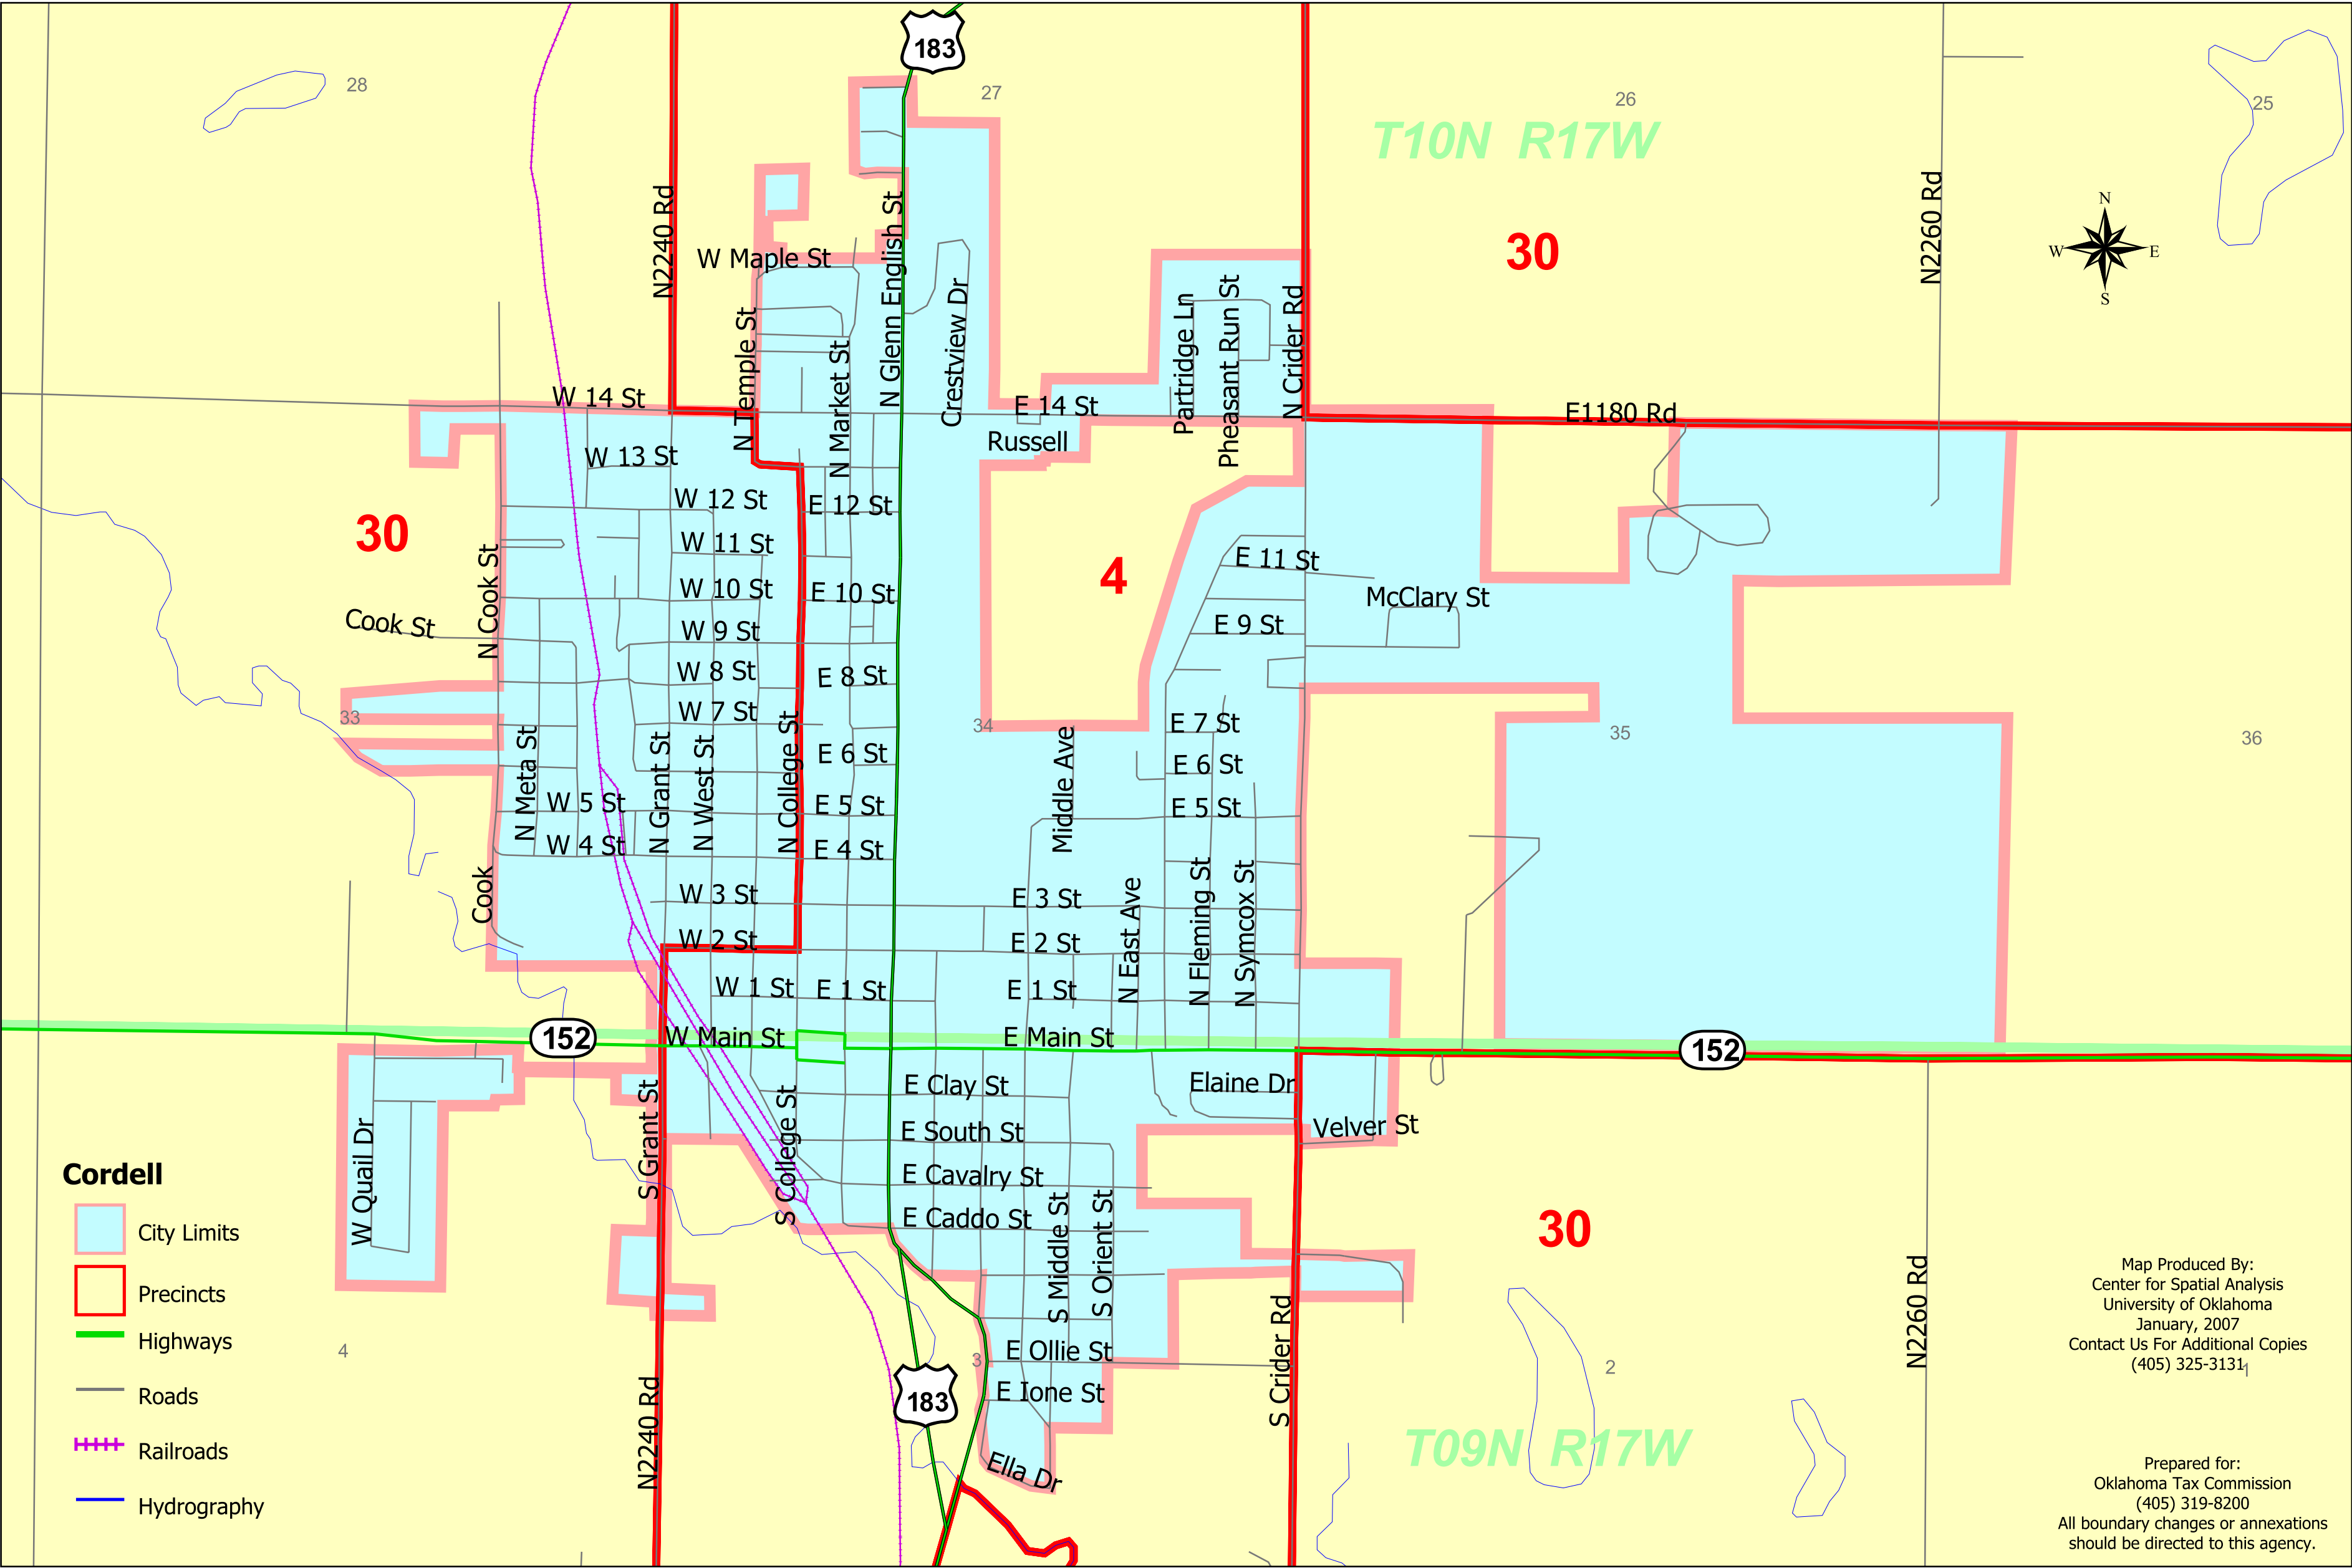

Cordell, Oklahoma Washita County

0 1 2 Miles